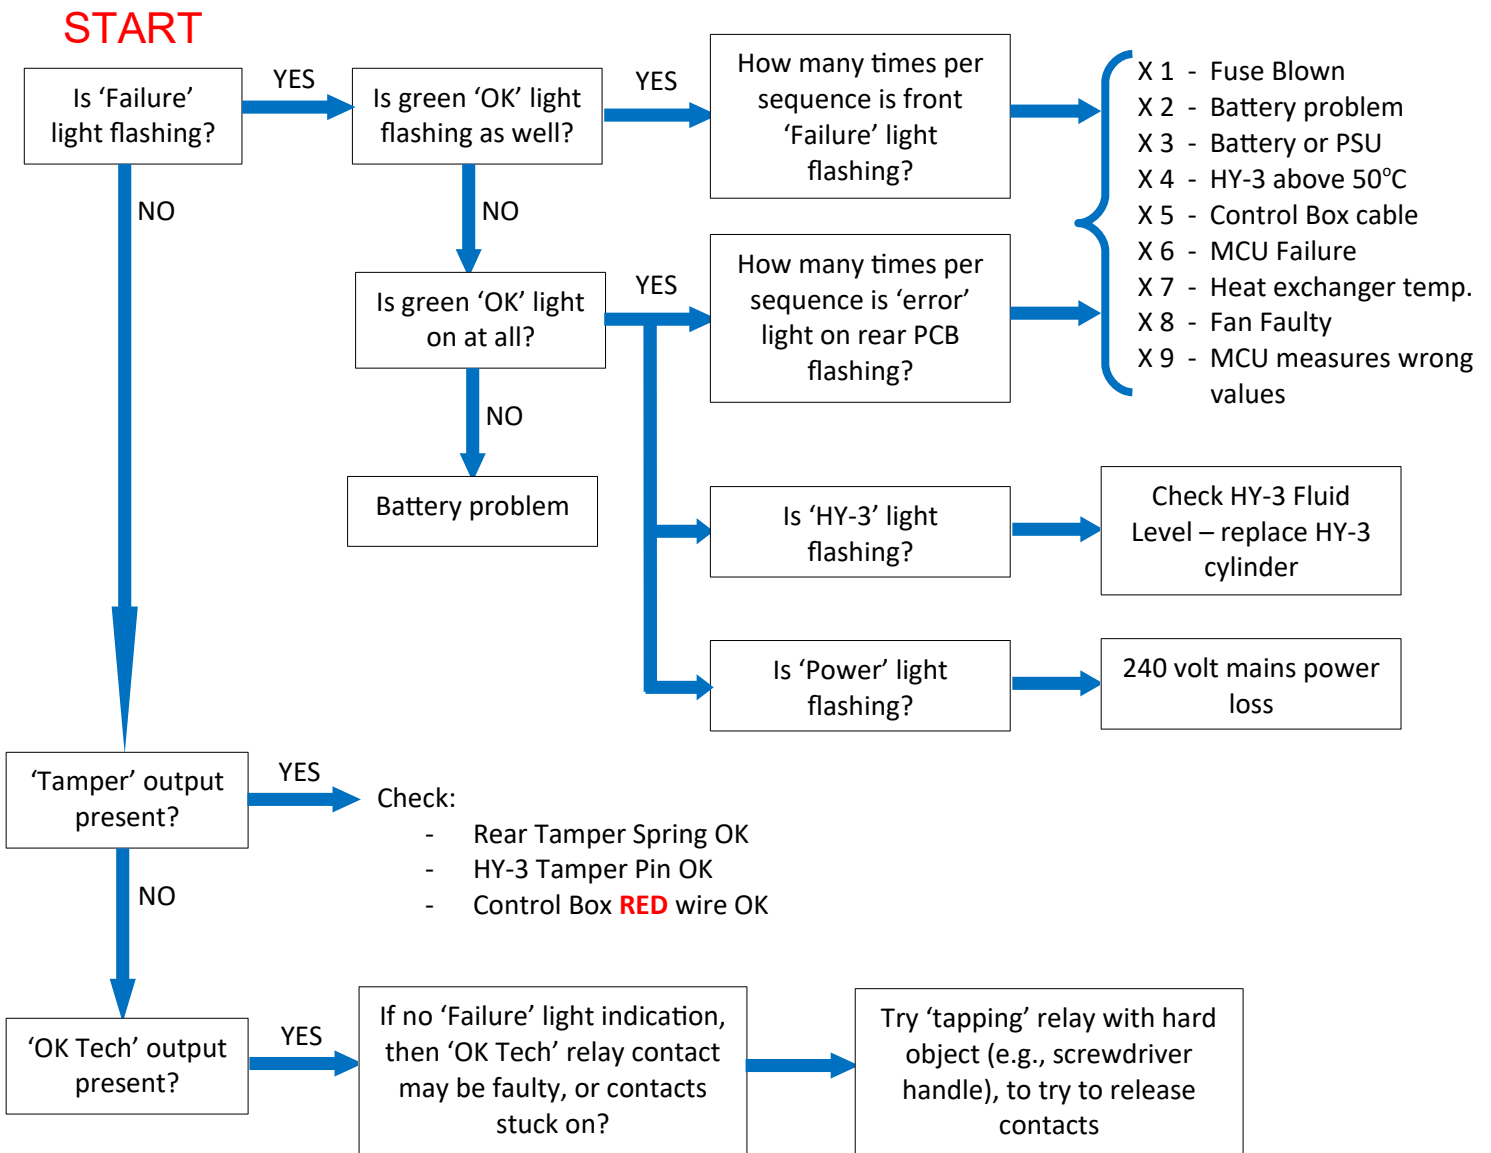

BANDIT 240DB FAULT FINDING GUIDE

BANDIT NOT 'ACTIVATING'